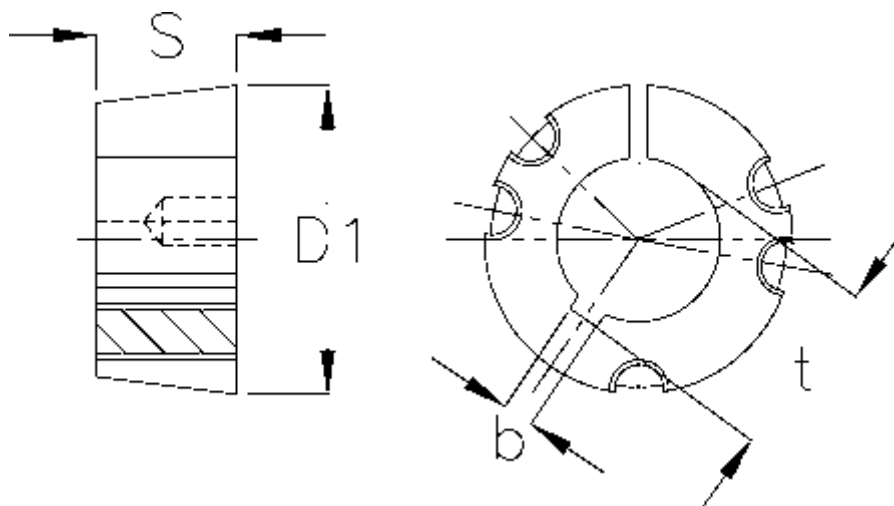

Article number: 6160405050120

Description: Taper bush 5050 bore \varnothing 120 mm

Measures

b	= 32
Bore	= 120
Bush type	= 5050
D1	= 177,6
S	= 127
Screw size	= 7/8 x 2 1/4"
t	= 127.4
Transmission moment	= 12400